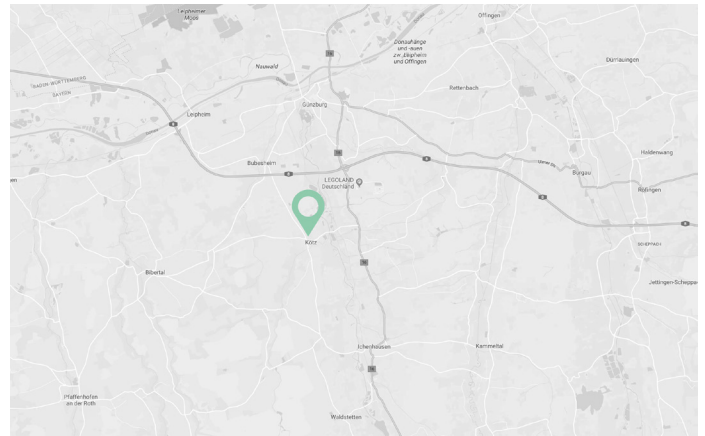

# Directions sketch

## How to find us.

Kinmatec is easily and quickly to reach from the A8 and A7 and is only one hour away from Munich and Stuttgart.

**Arrival from the South:** Via the motorway A7 Kempten - Ulm to the motorway junction Ulm/Elchingen.

Then take the A8 towards Munich 15 km to the exit Günzburg.

**Arrival from the West:** Via the motorway A8 Stuttgart - Munich to the exit Günzburg.

**Arrival from the North:** Via the motorway A7 Würzburg - Ulm to the motorway junction Ulm/Elchingen.

Then take the A8 towards Munich 15 km to the exit Günzburg.

**Arrival from the East:** Via the motorway A8 Munich - Stuttgart to the exit Günzburg.

Have a good trip!